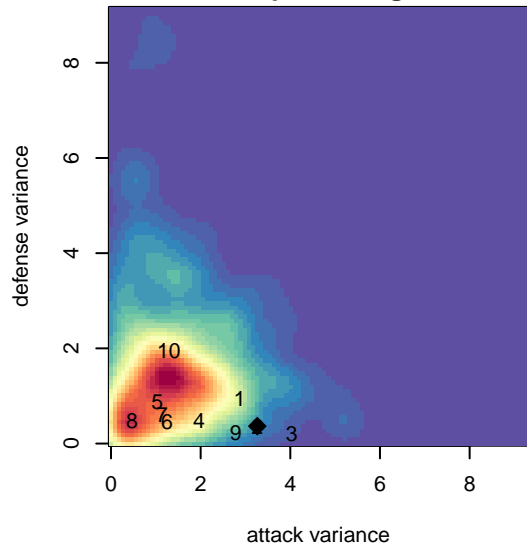

San Diego SC Academy Navy B00

San Diego SC
 San Diego, CAS
 B00 total strength=1822
 attack=34.53 defense=34.43

alt names used:
 San Diego SC B2000 ACADEMY Navy
 San Diego SC 00 Academy Navy (CA-S) (NL-

Venues played:
 2015 USYS Nationals U14
 2015 FWRL CAS B00

San Diego SC Academy Navy B00
 Dots are actual minus expected GF (blue circles) and GA (red triangles).
 Blue line is smoothed change in attack strength. Red is smoothed change in defense strength.

**attack and defense variance (black dot)
relative to other teams
and top 10 in region**

**attack and defense rating
relative to others at age
and all opponents in last 13 months**

**attack and defense rating
relative to others at age
and all opponents in last 13 months**

Performance relative to 13 month average

Performance relative to 13 month average

Distribution of opponents
 Red = Lose zone, Blue = Win zone, Green = Even
 Black line separates win/lose zones

lot. A=Neither has attack advantage, B=Opponent has both attack and defense advantage, C=Opponent has both attack and defense disadvantage, D=Both have